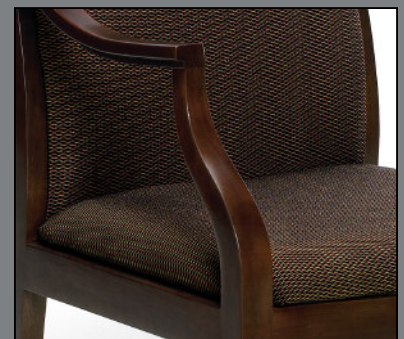

GUIDE™ Guest Seating

Guide's beautiful wood-framed back is fully upholstered in a wide range of fabrics.

Graceful, contoured open wood arms blend beauty with ergonomics.

Elegantly crafted frame of Beech hardwood features tapered legs.

Generous sized seat and back are amply cushioned and padded for supreme comfort through the use of webbing and foam.

Guide

Gentility meets high performance in this classical European-styled wood frame guest chair. The Guide™ Guest Chair's light and graceful lines lend elegance and old-world charm to any environment.

The deep cushioned seat and gently contoured back provide comfort and support, while the wooden frame offers durability and timeless appeal. Luxury takes on new meaning with

the Guide chair's generous dimensions. With seats measuring 19-3/4" wide and 18-1/2" deep, it will provide guests of varying shapes and sizes with roomy comfort.

The classically crafted wooden frame features open arms and tapered legs.

Guide Guest Seating. Your guide to great style and comfort.