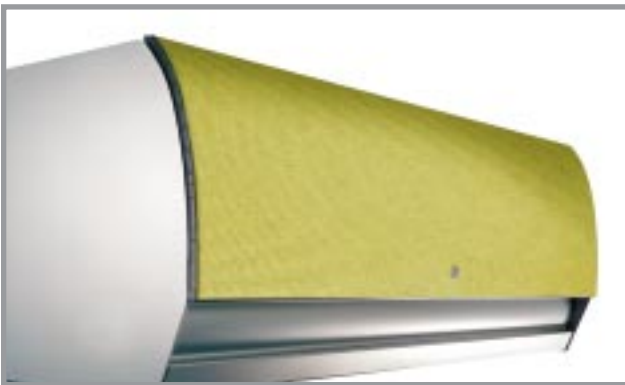

V E N U S TM

Mechanical Assisted Overhead Storage
for Panel and Desk Systems

OEI[®]

1330 Bellevue Street
PO Box 8400
Green Bay, WI 54308-8400
920.468.8100

F E A T U R E S

translucent

- The beautifully simple overhead cabinet that opens with one touch and closes with the same motion is presented with the sleek, stylish lines of this gently curved compartment.
- The keys to the Venus Overhead are the spring-tension doors that open and close with one touch of the lower door. This mechanism is revolutionary in overhead cabinets. Unlike its competition, the Venus operates with a mechanical device and doesn't rely on pneumatics to open and close the doors.
- The spring-tension mechanism allows the door to be opened and closed from a seated position, making the compartment wheelchair accessible and in complete compliance with the Americans with Disabilities Act.

fabric

solid color poly

- The overhead cabinet is available in the five standard OEI colors, while the upper door is available in solid color poly, translucent, or a number of fabric options which allow the Venus overhead to fit into the decor of any office setting.
- In addition, the Venus Overhead can be used on a number of OEI's office product lines, including System XXI® Panels, PowerWorks® Panels—both panel-mounted and off-module, Flexible WorkSpace™ Panels, and the FlexStation® System.