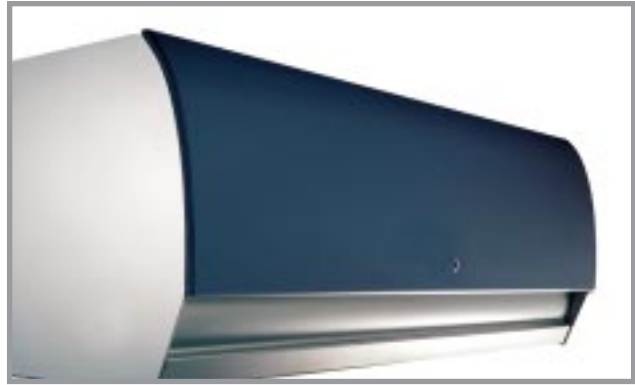

V E N U S TM

Mechanical Assisted Overhead Storage
for Panel and Desk Systems

OEI[®]

1330 Bellevue Street
PO Box 8400
Green Bay, WI 54308-8400
920.468.8100

F E A T U R E S

translucent

- The beautifully simple overhead cabinet that opens with one touch and closes with the same motion is presented with the sleek, stylish lines of this gently curved compartment.
- The keys to the Venus Overhead are the spring-tension doors that open and close with one touch of the lower door. This mechanism is revolutionary in overhead cabinets. Unlike its competition, the Venus operates with a mechanical device and doesn't rely on pneumatics to open and close the doors.
- The spring-tension mechanism allows the door to be opened and closed from a seated position, making the compartment wheelchair accessible and in complete compliance with the Americans with Disabilities Act.

fabric

solid color poly

- The overhead cabinet is available in the five standard OEI colors, while the upper door is available in solid color poly, translucent, or a number of fabric options which allow the Venus overhead to fit into the decor of any office setting.
- In addition, the Venus Overhead can be used on a number of OEI's office product lines, including System XXI® Panels, PowerWorks® Panels—both panel-mounted and off-module, Flexible WorkSpace™ Panels, and the FlexStation® System.