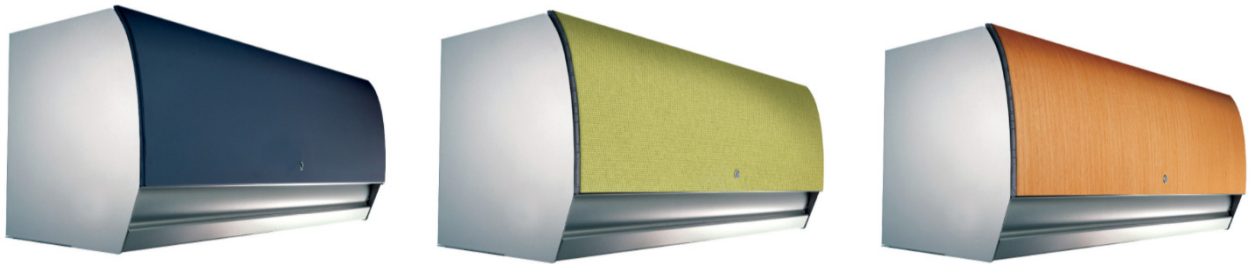

OEI[®] Product Bulletin

To: OEI State Sales, OEI Engineering, OEI Production

From: Weston Schilawski
OEI Sr. Mfg. Engineer

Date: 1/4/18

RE: Venus Overhead KD Program – Legion

Effective 1/4/18, the Knock-Down program of Venus overheads (Solid/Fabric/Laminate) is available for the Legion product line. Overhead sizes remain standard; 24” to 60” in 6” increments. Mounting styles also remain standard; Load Bar, On-Module, and Above Panel.

Sample model numbers and descriptions are as follows:

OVERHEADS/SHELVES - UPHOLSTERABLE (KD2) – CORRECTIONS TO UPHOLSTER & ASSEMBLE

<i>KD2/VNOF</i>	<i>KD2 - Upholsterable Overhead</i>
<i>24</i>	<i>Size</i>
<i>LG</i>	<i>Legion Product Line</i>
<i>LB, PM, UM</i>	<i>Load Bar Mount, On-Module Overhead, Above Panel Mount</i>
<i>XX</i>	<i>Paint Color</i>
<i>NLC</i>	<i>No Lock Core</i>
FAMILY NAME:	VNOKD

Model Number	Description
KD2/VNOF36/LG/LB/XX/NLC	36" Legion Upholsterable Overhead - Load Bar Mount-KD2
KD2/VNOF36/LG/PM/XX/NLC	36" Legion Upholsterable Overhead - On Module-KD2
KD2/VNOF36/LG/UM/XX/NLC	36" Legion Upholsterable Overhead - Above Panel Mount-KD2

OVERHEADS/SHELVES - SOLID DOOR (KD1) – CORRECTIONS TO ASSEMBLE

<i>KD1/VNOS</i>	<i>KD1 - Solid Door Overhead</i>
<i>24/LG</i>	<i>Size / Legion Product Line</i>
<i>LB, PM, UM</i>	<i>Load Bar Mount, On-Module Overhead, Above Panel Mount</i>
<i>XX/UXX</i>	<i>Paint Color / Upper Door Color</i>
<i>NLC</i>	<i>No Lock Core</i>
FAMILY NAME:	VNOKD